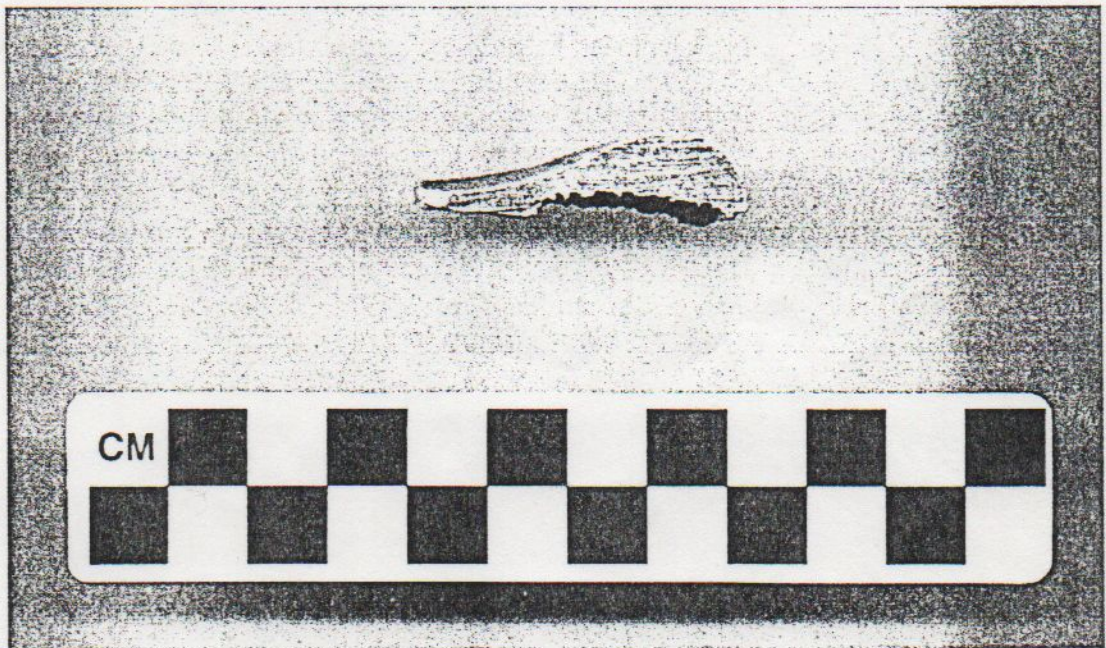

Figure 3. Glass artifacts from 8HI4561. Top row, left to right: dark green Crown Cork bottle closure, ST 15; clear screw top closure, ST 24; clear rounded collar bottle closure, ST 24; aqua bottle neck, ST 10. Middle row, left to right: decorative base with sunburst pattern, ST 6; clear embossed bottle panel, ST 6; clear soda bottle embossed "Nip", ST 6. Bottom row, left to right: convex bottle base, ST 21; two club sauce style bottle stoppers, ST 16.

Figure 8. Bone from ST 16, showing striations from meat cutting saw.