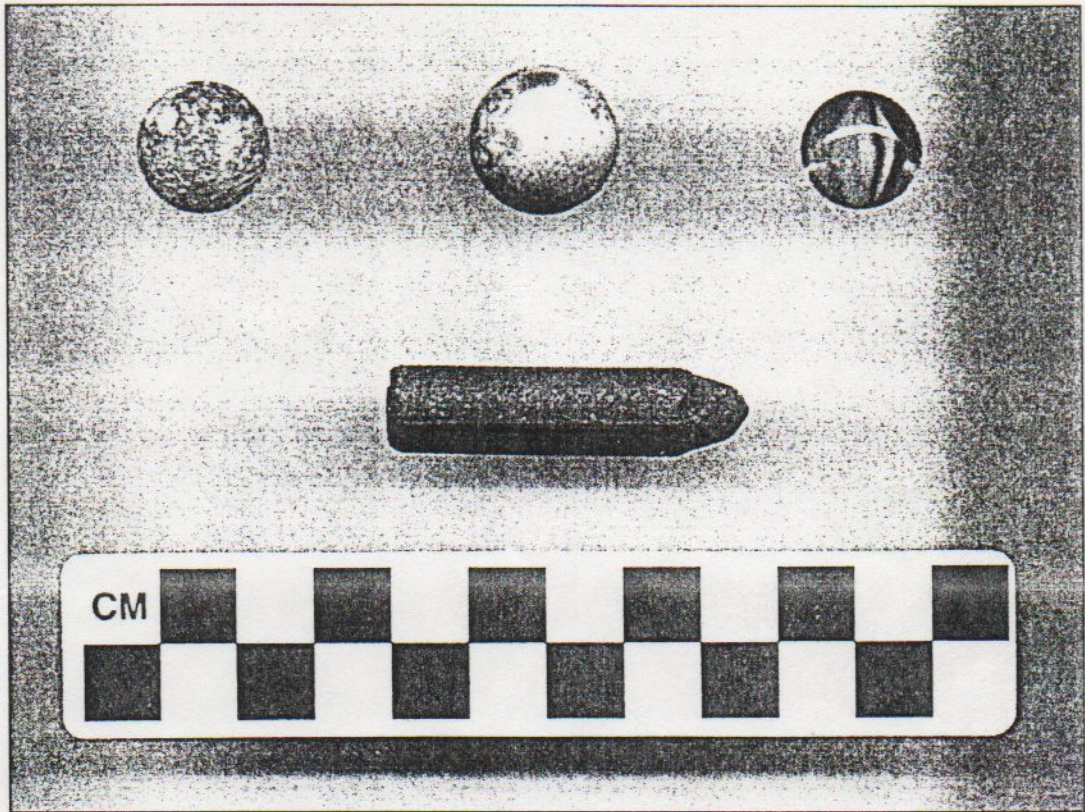

Figure 6. Brass spigot found in ST 16 at 8HI4561.

Figure 7. Artifacts from 8HI4561: Top row (left to right): glass marble, ST 10; ceramic marble, ST 19; glass marble, ST 16. Bottom: charcoal crayon/pencil, ST 3.